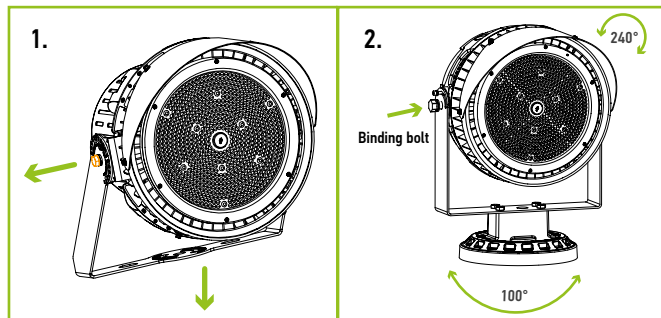

LED SPORT LIGHT

Premium Series

ROTATABLE BASE 300-500W INSTALLATION

ASD-RB-SPFL-300/500 sold separately:

1. Use a wrench to loosen the screw on original U bracket and remove it.
2. Install the straight arm bracket onto the rotatable base. Install the fixture. Adjust to desired angle with binding bolt.