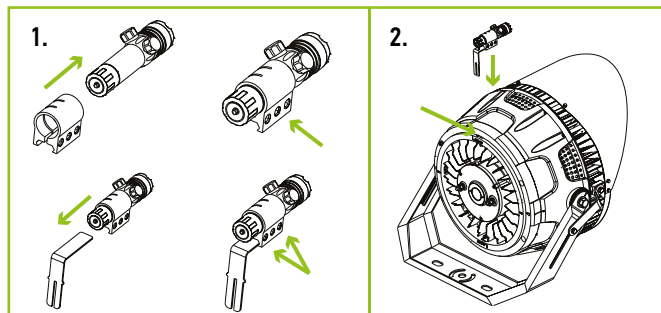

LASER POINTER INSTALLATION

ASD-LS-SPFL sold separately:

1. Attach the laser pointer to the holder. Loosen the hex screws. Slide the holder over the L bracket. Tighten the hex screws.
2. Find the mounting hole marked "Laser" on the lighting fixture. Attach.