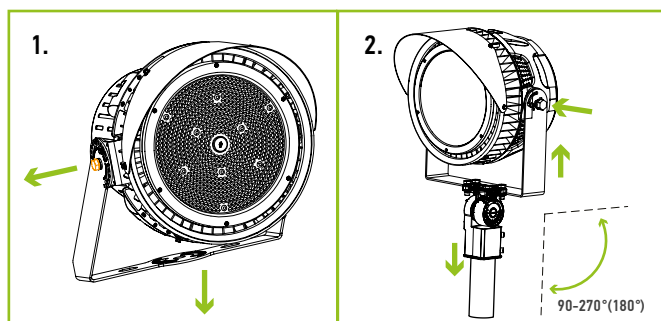

## ROTATABLE BASE 300-500W INSTALLATION

**ASD-RB-SPFL-300/500** sold separately:

1. Use a wrench to loosen the screw on original U bracket and remove it.
2. Install the straight arm bracket onto the rotatable base. Install the fixture. Adjust to desired angle with binding bolt.

## LASER POINTER INSTALLATION

**ASD-LS-SPFL** sold separately:

1. Attach the laser pointer to the holder. Loosen the hex screws. Slide the holder over the L bracket. Tighten the hex screws.
2. Find the mounting hole marked "Laser" on the lighting fixture. Attach.

## SLIP-FITTER 300-500W INSTALLATION

**ASD-SF-SPFL-300/500** sold separately:

1. Use a wrench to loosen the screw on original U bracket and remove it.
2. Install the straight arm bracket onto the slip fitter. Install the fixture onto the new bracket. Angles can be adjusted with the slip fitter or binding bolts.