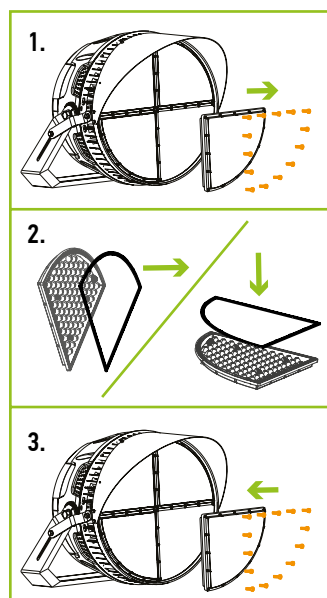

For most up-to-date spec sheets please refer to asd-lighting.com

ASD LIGHTING CORP

E-mail: orders@asd-lighting.com | Web site: www.asd-lighting.com