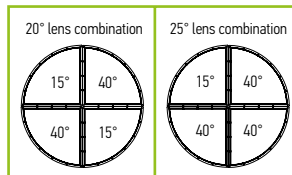

LENS INSTALLATION FOR 750W

ASD-L15-SPFL-600/1250

sold separately:

1. Remove the 14 screws that hold each face ring and lens to the fixture (56 screws total).
2. Remove the waterproof ring from the original lens and attach it to the new lens.
3. Reattach the new lens, waterproof ring, and face ring to the fixture with 14 screws (56 screws total).

Power	750 W
15°	4 pcs 15° lens
20°	2 pcs 15° lens + 2 pcs 40° lens
25°	1pcs 15° lens + 3pcs 40° lens
40°	Default