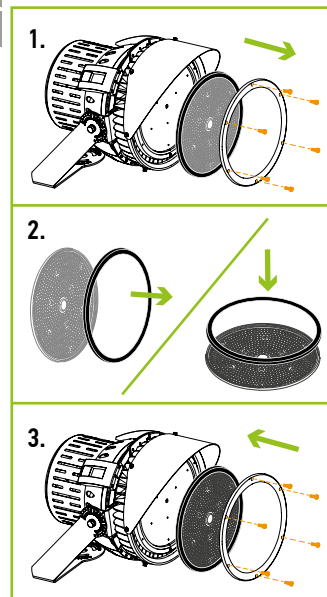

## SLIP-FITTER 300-500W INSTALLATION

**ASD-SF-SPFL-300/500** sold separately:

1. Use a wrench to loosen the screw on original U bracket and remove it.
2. Install the straight arm bracket onto the slip fitter. Install the fixture onto the new bracket. Angles can be adjusted with the slip fitter or binding bolts.

## LENS INSTALLATION FOR 300-500W

**ASD-L30-SPFL-300/500**

**ASD-L80-SPFL-300/500**

sold separately:

1. Remove the 6 screws that hold the face ring and the lens to the fixture.
2. Remove the waterproof ring from the original lens and attach it to the new lens.
3. Reattach the new lens, waterproof ring, and face ring to the fixture with 6 screws.

Power	300 W	500 W
30°	1 pcs 30° lens	
45°	Default	
80°	1pcs 80° lens	

## LENS INSTALLATION FOR 750W

**ASD-L15-SPFL-600/1250**

sold separately:

1. Remove the 14 screws that hold each face ring and lens to the fixture (56 screws total).
2. Remove the waterproof ring from the original lens and attach it to the new lens.
3. Reattach the new lens, waterproof ring, and face ring to the fixture with 14 screws (56 screws total).