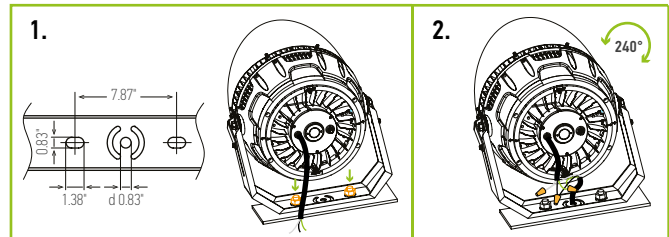

INSTALLATION STEPS

1. Figure 1 shows the bolt pattern of the mount. Secure the fixture using the 2 mounting holes.
2. Pull the wire through the center hole to complete the wiring. Make sure that your connection is watertight.