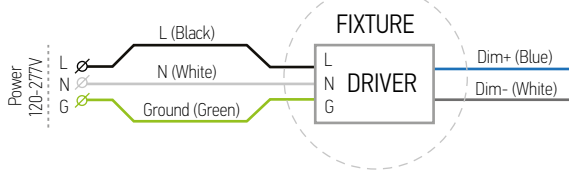

INSTALLATION GUIDE

IMPORTANT SAFETY INFORMATION:

Please read all the instructions below before installation.

- Make sure that the supply voltage corresponds to the rated product voltage.
- The product must be installed by a qualified electrician in accordance with the National Electrical Code and corresponding local codes.
- If the product is damaged, do not use it.

⚠ WARNING

RISK OF PERSONAL INJURY – READ and follow all WARNINGS and installation instructions.

Keep or give to the owner for future reference.

Risk of cuts: Wear gloves to prevent cuts or abrasions when removing from carton, handling, installing, and maintaining this product.

Risk of electric shock: This product must be installed in accordance with the applicable installation code by a person familiar with the construction and operation of the product and the hazards involved.

Risk of Fire: Minimum 194°F supply conductors. Consult a qualified electrician to ensure correct branch circuit conductor.

ASD® assumes no responsibility for claims arising out of improper or careless installation or handling of this product.

ELECTRICAL SCHEMATIC DIAGRAM

REGULAR VOLTAGE