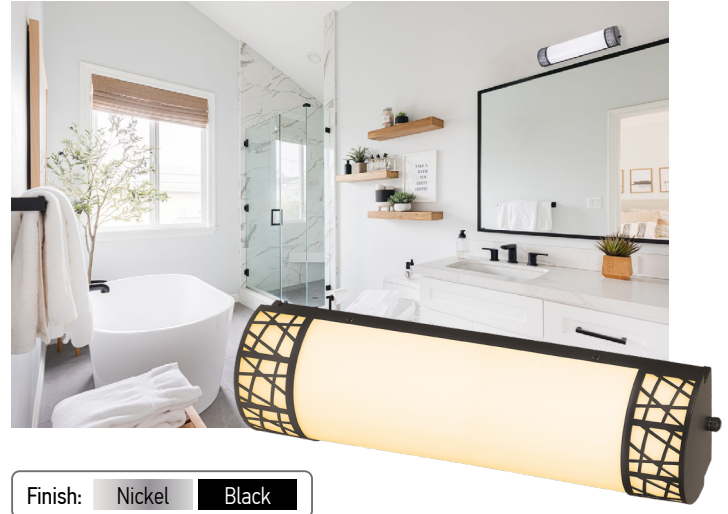

LED VANITY LINEAR LOFT

► **DESIGN** - LED VANITY LINEAR LOFT has a sleek, modern design that allows you to have a stylish look with efficient lighting. Durable housing resistant to rust and impact provides many years of service. The acrylic lens with a 130° beam angle grants you even light distribution. It is designed to operate on 120V circuits.

► **COLOR SELECTABLE** - You can choose either a 2,700K soft white, 3,000K warm white, 3,500K neutral white, 4,000K cool white, or 5,000K daylight color temperature.

► **DIMMING** - Smooth triac dimming capabilities ranging from 10% to 100% with modern LED dimmers allow you to control the look and feel of your space.

► **APPLICATION** - This fixture creates a bright light that is perfect for bathroom spaces or any other common areas. It is also Damp Locations rated. Can be installed vertically and horizontally.

► **ADVANTAGES** - With a lifespan of 50,000 hours, these fixtures are made to last decades under normal operation! ASD provides a 5-year limited warranty along with ETL certification to guarantee top quality products and safety!

Catalog number	
Notes	
Type	

Finish: ☐ Nickel ☒ Black

Model	Size	Watts	Voltage	Dimmable	Lumens	CCT	Finish	Dimensions (LxWxH)
ASD-LVF-LF-18D20AC-NK	18 inch	20W	120 V	TRIAC	up to 1,462 lm	5CCT (2,700/3,000/3,500/4,000/5,000 K)	Nickel	19-1/16" x 5-1/4" x 3-11/16"
ASD-LVF-LF-18D20AC-BK	18 inch	20W	120 V	TRIAC	up to 1,462 lm	5CCT (2,700/3,000/3,500/4,000/5,000 K)	Black	19-1/16" x 5-1/4" x 3-11/16"
ASD-LOFT-VF-24D25NK	24 inch	25W	120 V	TRIAC	up to 1,939 lm	5CCT (2,700/3,000/3,500/4,000/5,000 K)	Nickel	25-1/2" x 5-1/4" x 3-11/16"
ASD-LVF-LF-24D25AC-NK	24 inch	25W	120 V	TRIAC	up to 1,939 lm	5CCT (2,700/3,000/3,500/4,000/5,000 K)	Nickel	25-1/2" x 5-1/4" x 3-11/16"
ASD-LVF-LF-24D25AC-BK	24 inch	25W	120 V	TRIAC	up to 1,939 lm	5CCT (2,700/3,000/3,500/4,000/5,000 K)	Black	25-1/2" x 5-1/4" x 3-11/16"
ASD-LOFT-VF-36D30NK	36 inch	30W	120 V	TRIAC	up to 2,515 lm	5CCT (2,700/3,000/3,500/4,000/5,000 K)	Nickel	37-1/16" x 5-1/4" x 3-11/16"
ASD-LVF-LF-36D30AC-NK	36 inch	30W	120 V	TRIAC	up to 2,515 lm	5CCT (2,700/3,000/3,500/4,000/5,000 K)	Nickel	37-1/16" x 5-1/4" x 3-11/16"
ASD-LVF-LF-36D30AC-BK	36 inch	30W	120 V	TRIAC	up to 2,515 lm	5CCT (2,700/3,000/3,500/4,000/5,000 K)	Black	37-1/16" x 5-1/4" x 3-11/16"
ASD-LOFT-VF-48D35NK	48 inch	35W	120 V	TRIAC	up to 3,098 lm	5CCT (2,700/3,000/3,500/4,000/5,000 K)	Nickel	49" x 5-1/4" x 3-11/16"
ASD-LVF-LF-48D35AC-NK	48 inch	35W	120 V	TRIAC	up to 3,098 lm	5CCT (2,700/3,000/3,500/4,000/5,000 K)	Nickel	49" x 5-1/4" x 3-11/16"
ASD-LVF-LF-48D35AC-BK	48 inch	35W	120 V	TRIAC	up to 3,098 lm	5CCT (2,700/3,000/3,500/4,000/5,000 K)	Black	49" x 5-1/4" x 3-11/16"

For detailed luminous flux information please refer to Annex 1.

ANNEX 1

Model	Watts	2,700 K	3,000 K	3,500 K	4,000 K	5,000 K
ASD-LVF-LF-18D20AC-NK ASD-LVF-LF-18D20AC-BK	20W	1,276 lm	1,379 lm	1,403 lm	1,462 lm	1,408 lm
ASD-LOFT-VF-24D25NK ASD-LVF-LF-24D25AC-NK ASD-LVF-LF-24D25AC-BK	25W	1,737 lm	1,833 lm	1,856 lm	1,939 lm	1,915 lm
ASD-LOFT-VF-36D30NK ASD-LVF-LF-36D30AC-NK ASD-LVF-LF-36D30AC-BK	30W	2,236 lm	2,370 lm	2,390 lm	2,515 lm	2,477 lm
ASD-LOFT-VF-48D35NK ASD-LVF-LF-48D35AC-NK ASD-LVF-LF-48D35AC-BK	35W	2,791 lm	2,886 lm	2,910 lm	3,098 lm	3,081 lm

For most up-to-date spec sheets please refer to asd-lighting.com