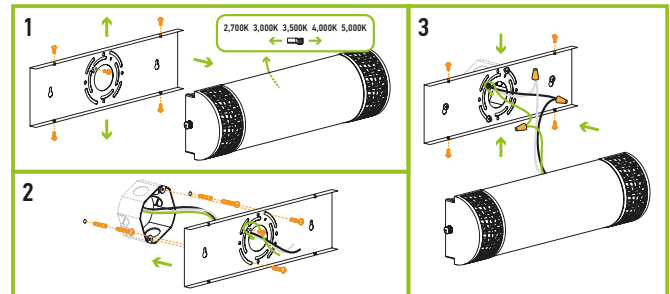

ELECTRICAL SCHEMATIC DIAGRAM:

INSTALLATION STEPS:

1. Detach the fixture body from the back plate. Choose needed color temperature by adjusting the switch position on the back of the fixture.
2. Place the back plate against the wall covering the outlet box, mark placement of the mounting keyhole slots and drill appropriate sized holes for wall anchors. Attach the back plate to the wall with two outlet box screws and two anchor screws.
3. Connect the wires: Black to Black, White to White, Green to Green. Secure the connection with wire nuts. Attach the fixture body to the back plate using four small screws.