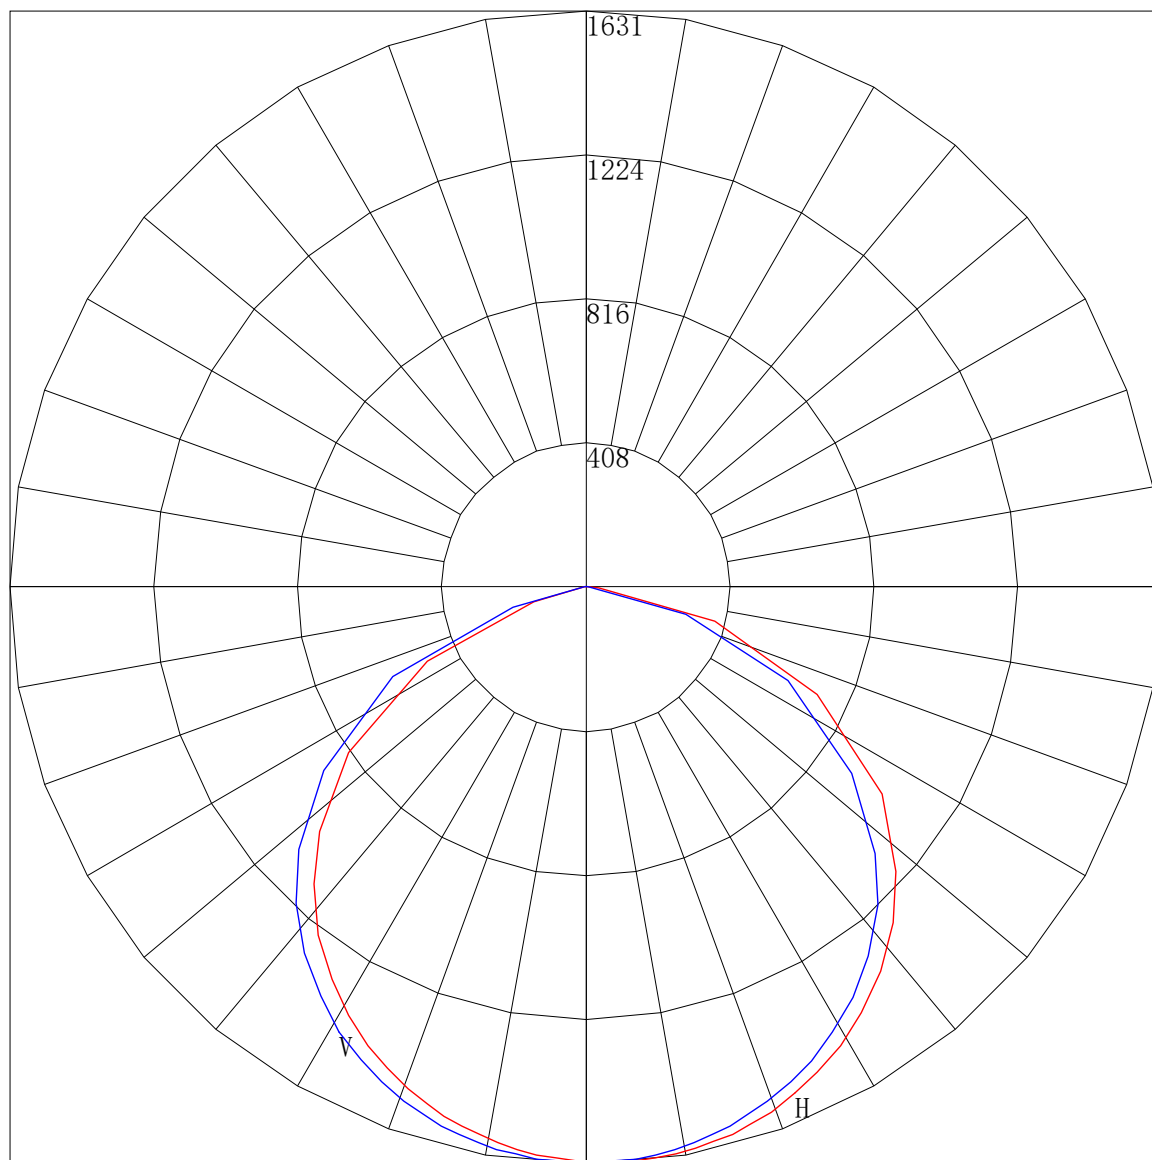

AXIAL CANDELA DISPLAY

Maximum Candela = 1631.48 Located At Horizontal Angle = 5, Vertical Angle = 1

H - Horizontal Axial Candela

V - Vertical Axial Candela