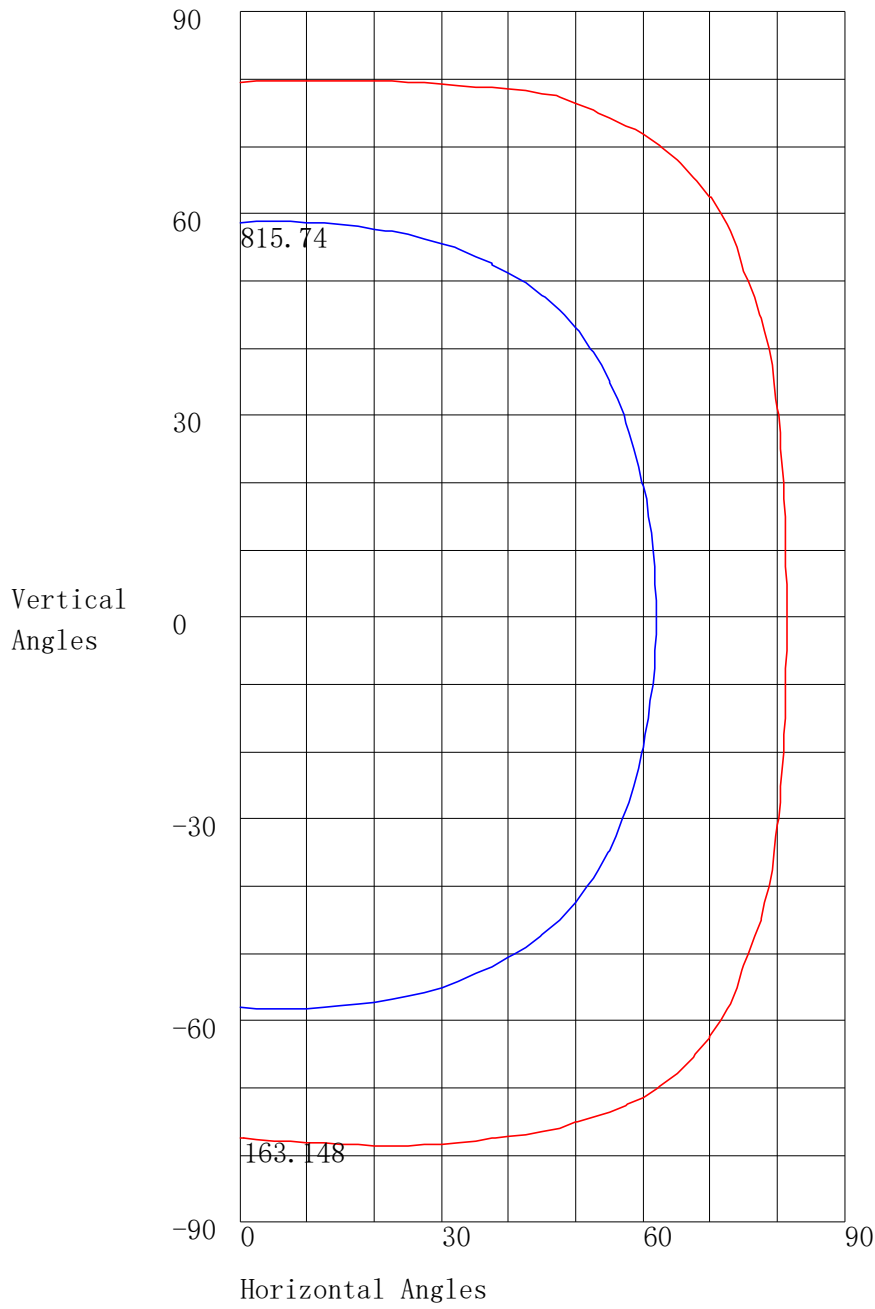

AXIAL CANDELA DISPLAY

Maximum Candela = 1631.48 Located At Horizontal Angle = 5, Vertical Angle = 1

H - Horizontal Axial Candela

V - Vertical Axial Candela

ISOCANDELA CURVES

Maximum Candela = 1631.48 Located At Horizontal Angle = 5, Vertical Angle = 1
50% Maximum Candela = 815.74
10% Maximum Candela = 163.148