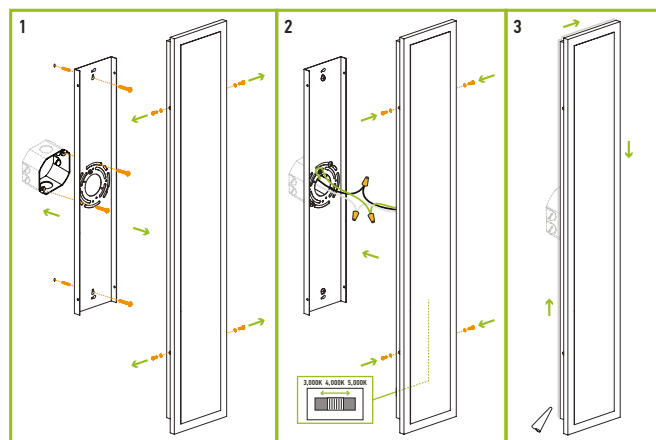

PACKAGE CONTENTS:

Description	Q-ty
LED Outdoor Wall Sconce	1
Mounting plate (A)	1
Mounting screw (B)	2
Self-tapping screw (C)	2
Fixture screw (D)	4
Wire nut (E)	3
Waterproof gasket (F)	4
Anchor (G)	2
Box	1

ELECTRICAL SCHEMATIC DIAGRAM:

LWS27

LWS27A, LWS27C, LWS27-MV

INSTALLATION STEPS:

1. Unscrew the four fixture screws from both sides and remove the mounting plate. The fixture can be installed on standard 2.75" or 3.5" outlet box. Attach the mounting plate to the outlet box and mark the location of the holes, drill two holes for anchors, insert anchors into the holes, twist the two self-tapping screws. Attach the mounting plate to the outlet box using two mounting screws and tighten self-tapping screws.
2. Connect the wires: Black to Black, White to White, Ground to Ground. Secure the connection with wire nuts. Choose preferred color temperature by adjusting the switch position. Put the waterproof gasket on each fixture screw. Place the wall sconce on the mounting plate and secure it using four fixture screws.
3. For outdoor locations please use silicone (not included) shown in the picture below.