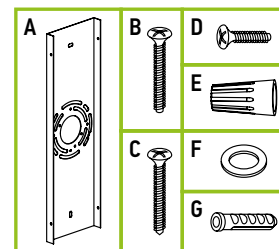

Dimming range		
10-100%		
Dimming compatible controls		
Brand	Lutron	Leviton
Models	MACL-153MLH-WH	R02-DW6HD-2RW
	STCL-153PH-WH	R00-RNL06-0TW
	PD-6WCL-WH-R	R68-06674-P0T
	DVCL-153PR	DSL06
	P-PKG1W	
Regular and voluntary certifications		
5-year limited warranty		
cETLus certified 4001256		

PACKAGE CONTENTS:

Description	Q-ty
LED Outdoor Wall Sconce	1
Mounting plate (A)	1
Mounting screw (B)	2
Self-tapping screw (C)	2
Fixture screw (D)	4
Wire nut (E)	3
Waterproof gasket (F)	4
Anchor (G)	2
Box	1

For most up-to-date spec sheets please refer to asd-lighting.com