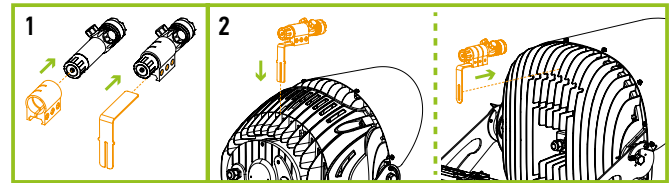

## SLIP-FITTER INSTALLATION

**ASD-SF1-SPFL7**

**ASD-SF2-SPFL7**

**ASD-SF3-SPFL7**

**sold separately:**

1. Use a wrench to loosen the screw on original bracket and remove it.
2. Attach the fixture on the slipfitter to the pole. Tighten the screw to secure the fixture to the base.
3. Adjust the fixture according to the desired angle and tighten the screw on the slipfitter to lock in the position. For installations over 10ft height use safety cable (sold separately).

\* Pointing the lenses upward is not recommended. It may cause lens pollution leading to poor fixture performance.

## LASER POINTER INSTALLATION

**ASD-LSA-SPFL7**

**ASD-LSB-SPFL7**

**sold separately:**

1. Attach the laser pointer to the holder. Loosen the hex screws. Slide the holder over the L bracket. Tighten the hex screws.
2. Find the mounting hole marked "Laser" on the lighting fixture. Attach.