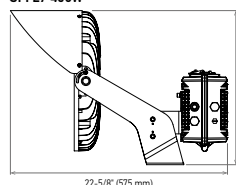

LED SPORT LIGHT

PRODUCT SPECIFICATIONS: