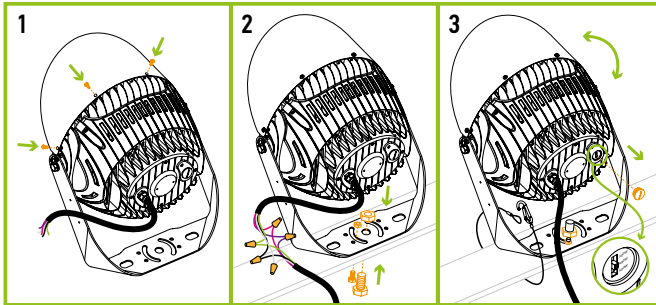

LED SPORT LIGHT

INSTALLATION STEPS:

1. Attach the Visor using M4x10mm for 300-500W or M5x10mm for 750-1000W screws to secure the visor onto the fixture.
2. Insert M10/M20 bolts and plain washers into the bracket. Align the rotatable bracket with the mounting structure, then secure the bracket with bolts, plain washers, and lock washers. Tighten the nuts by hand to ensure the mounting structure is secure but do not fully torque nuts until desired aiming is achieved.
3. Once the fixture is set to the desired direction, tighten the nuts fully. Set the wattage value with the switch on the back of the fixture. For installations over 10ft height use safety cable (sold separately).

* Pointing the lenses upward is not recommended. It may cause lens pollution leading to poor fixture performance.

SLIP-FITTER INSTALLATION

ASD-SF1-SPFL7

ASD-SF2-SPFL7

ASD-SF3-SPFL7

sold separately:

1. Use a wrench to loosen the screw on original bracket and remove it.
2. Attach the fixture on the slipfitter to the pole. Tighten the screw to secure the fixture to the base.
3. Adjust the fixture according to the desired angle and tighten the screw on the slipfitter to lock in the position. For installations over 10ft height use safety cable (sold separately).