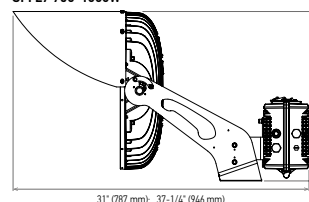

SPFL7 750-1000W

For most up-to-date spec sheets please refer to asd-lighting.com

ASD LIGHTING CORP

E-mail: orders@asd-lighting.com | Web site: www.asd-lighting.com