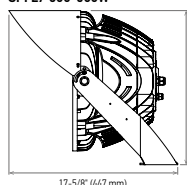

PACKAGE CONTENTS:

Description	Q-ty
LED Sport Light	1
Visor (A)	1
Box	1

SPFL7 300-500W