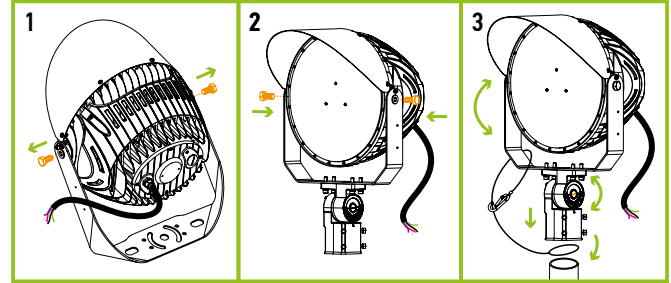

## INSTALLATION STEPS:

1. Attach the Visor using M4x10mm for 300-500W or M5x10mm for 750-1000W screws to secure the visor onto the fixture.
2. Insert M10/M20 bolts and plain washers into the bracket. Align the rotatable bracket with the mounting structure, then secure the bracket with bolts, plain washers, and lock washers. Tighten the nuts by hand to ensure the mounting structure is secure but do not fully torque nuts until desired aiming is achieved.
3. Once the fixture is set to the desired direction, tighten the nuts fully. Set the wattage value with the switch on the back of the fixture. For installations over 10ft height use safety cable (sold separately).

## SLIP-FITTER INSTALLATION

**ASD-SF1-SPFL7**

**ASD-SF2-SPFL7**

**ASD-SF3-SPFL7**

**sold separately:**

1. Use a wrench to loosen the screw on original bracket and remove it.
2. Attach the fixture on the slipfitter to the pole. Tighten the screw to secure the fixture to the base.
3. Adjust the fixture according to the desired angle and tighten the screw on the slipfitter to lock in the position. For installations over 10ft height use safety cable (sold separately).