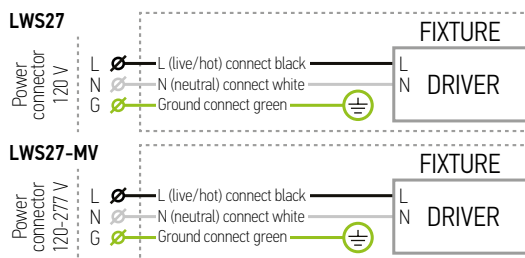

ELECTRICAL SCHEMATIC DIAGRAM:

ASD SMART APP DOWNLOAD:

Android

IOS

For most up-to-date spec sheets please refer to asd-lighting.com