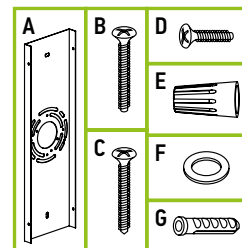

INSTALLATION STEPS:

1. Unscrew the four fixture screws from both sides and remove the mounting plate. The fixture can be installed on standard 2.75" or 3.5" outlet box. Attach the mounting plate to the outlet box and mark the location of the holes, drill two holes for anchors, insert anchors into the holes, twist the two self-tapping screws. Attach the mounting plate to the outlet box using two mounting screws and tighten self-tapping screws.
2. Connect the wires: Black to Black, White to White, Ground to Ground. Secure the connection with wire nuts. Tuck all wires inside the outlet box. Choose preferred color temperature by adjusting the switch position for 3CCT models. Put the waterproof gasket on each fixture screw. Place the wall sconce on the mounting plate and secure it using fixture screws. See the manual below to adjust RGBW models.
3. For outdoor locations please use silicone (not included) shown in the picture below.

* please see manual by [link](#) or QR-code below

Adding the fixture to ASD SMART APP (for RGBW models):

1. Download ASD SMART APP
2. Tap "+" in the upper-right hand corner.
3. Select "Add a device" section.
4. Follow APP instructions.
5. The fixture must be found by the APP and appear on the screen.
7. Adding ASD LWS27N RGBW is complete.

PACKAGE CONTENTS:

Description	Q-ty
LED Outdoor Wall Sconce Wide Acrylic	1
Mounting plate (A)	1
Mounting screw (B)	2
Self-tapping screw (C)	2
Fixture screw (D)	4 (6 for 72')
Wire nut (E)	3
Waterproof gasket (F)	4 (6 for 72')
Anchor (G)	2
Box	1