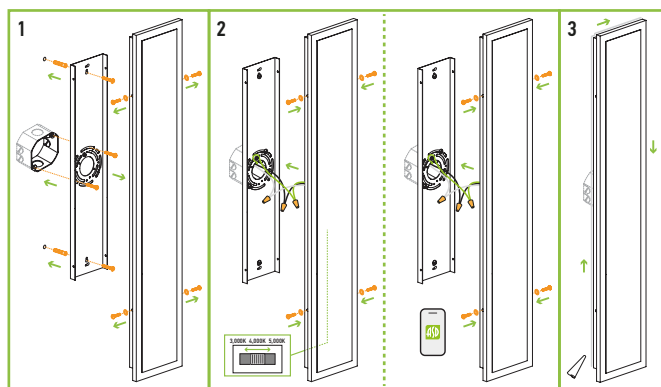

► **INSTALLATION** - Quick and easy installation, the fixture can be installed on standard 2.75" or 3.5" outlet box. The additional mounting holes provide secure installation options.

► **APPLICATION** - The fixture is rated for Wet Locations, making it perfect for indoor and outdoor projects such as decks, front doors, porches, patios, corridors, walkways, or any other common areas.

For most up-to-date spec sheets please refer to asd-lighting.com

LED OUTDOOR WALL SCONCE WIDE ACRYLIC

INSTALLATION GUIDE

IMPORTANT SAFETY INFORMATION:

Please read all the instructions below before installation.

INSTALLATION STEPS:

1. Unscrew the four fixture screws from both sides and remove the mounting plate. The fixture can be installed on standard 2.75" or 3.5" outlet box. Attach the mounting plate to the outlet box and mark the location of the holes, drill two holes for anchors, insert anchors into the holes, twist the two self-tapping screws. Attach the mounting plate to the outlet box using two mounting screws and tighten self-tapping screws.
2. Connect the wires: Black to Black, White to White, Ground to Ground. Secure the connection with wire nuts. Tuck all wires inside the outlet box. Choose preferred color temperature by adjusting the switch position for 3CCT models. Put the waterproof gasket on each fixture screw. Place the wall sconce on the mounting plate and secure it using fixture screws. See the manual below to adjust RGBW models.
3. For outdoor locations please use silicone (not included) shown in the picture below.