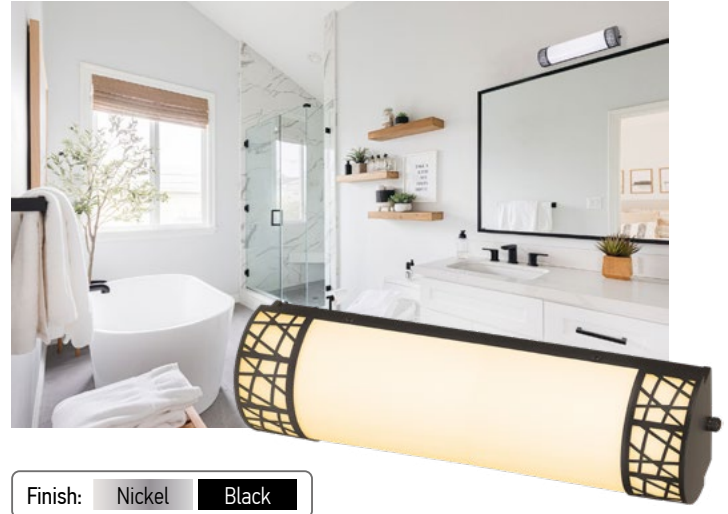

LED VANITY LINEAR LOFT

► **DESIGN** - LED VANITY LINEAR LOFT has a sleek, modern design that allows you to have a stylish look with efficient lighting. Durable housing resistant to rust and impact provides many years of service. The acrylic lens with a 130° beam angle grants you even light distribution. It is designed to operate on 120V circuits.

► **COLOR SELECTABLE** - You can choose either a 2,700K soft white, 3,000K warm white, 3,500K neutral white, 4,000K cool white, or 5,000K daylight color temperature.

► **DIMMING** - Smooth triac dimming capabilities ranging from 10% to 100% with modern LED dimmers allow you to control the look and feel of your space.

► **APPLICATION** - This fixture creates a bright light that is perfect for bathroom spaces or any other common areas. It is also Damp Locations rated. Can be installed vertically and horizontally.

► **ADVANTAGES** - With a lifespan of 50,000 hours, these fixtures are made to last decades under normal operation! ASD provides a 5-year limited warranty along with ETL certification to guarantee top quality products and safety!

Catalog number	
Notes	
Type	

Model	Size	Watts	Voltage	Dimmable	Lumens	CCT	Finish	Dimensions (LxWxH)
ASD-LVF-LF-18D20AC-NK	18 inch	20W	120 V	TRIAC	up to 1,462 lm	5CCT (2,700/3,000/3,500/4,000/5,000 K)	Nickel	19-1/16" x 5-1/4" x 3-11/16"
ASD-LVF-LF-18D20AC-BK	18 inch	20W	120 V	TRIAC	up to 1,462 lm	5CCT (2,700/3,000/3,500/4,000/5,000 K)	Black	19-1/16" x 5-1/4" x 3-11/16"
ASD-LVF-LF-24D25AC-NK	24 inch	25W	120 V	TRIAC	up to 1,939 lm	5CCT (2,700/3,000/3,500/4,000/5,000 K)	Nickel	25-1/2" x 5-1/4" x 3-11/16"
ASD-LVF-LF-24D25AC-BK	24 inch	25W	120 V	TRIAC	up to 1,939 lm	5CCT (2,700/3,000/3,500/4,000/5,000 K)	Black	25-1/2" x 5-1/4" x 3-11/16"
ASD-LOFT-VF-36D30NK	36 inch	30W	120 V	TRIAC	up to 2,515 lm	5CCT (2,700/3,000/3,500/4,000/5,000 K)	Nickel	37-1/16" x 5-1/4" x 3-11/16"
ASD-LVF-LF-36D30AC-NK	36 inch	30W	120 V	TRIAC	up to 2,515 lm	5CCT (2,700/3,000/3,500/4,000/5,000 K)	Nickel	37-1/16" x 5-1/4" x 3-11/16"
ASD-LVF-LF-36D30AC-BK	36 inch	30W	120 V	TRIAC	up to 2,515 lm	5CCT (2,700/3,000/3,500/4,000/5,000 K)	Black	37-1/16" x 5-1/4" x 3-11/16"
ASD-LOFT-VF-48D35NK	48 inch	35W	120 V	TRIAC	up to 3,098 lm	5CCT (2,700/3,000/3,500/4,000/5,000 K)	Nickel	49" x 5-1/4" x 3-11/16"
ASD-LVF-LF-48D35AC-NK	48 inch	35W	120 V	TRIAC	up to 3,098 lm	5CCT (2,700/3,000/3,500/4,000/5,000 K)	Nickel	49" x 5-1/4" x 3-11/16"
ASD-LVF-LF-48D35AC-BK	48 inch	35W	120 V	TRIAC	up to 3,098 lm	5CCT (2,700/3,000/3,500/4,000/5,000 K)	Black	49" x 5-1/4" x 3-11/16"

For detailed luminous flux information please refer to Annex 1.

ANNEX 1

Model	Watts	2,700 K	3,000 K	3,500 K	4,000 K	5,000 K
ASD-LVF-LF-18D20AC-NK ASD-LVF-LF-18D20AC-BK	20W	1,276 lm	1,379 lm	1,403 lm	1,462 lm	1,408 lm
ASD-LVF-LF-24D25AC-NK ASD-LVF-LF-24D25AC-BK	25W	1,737 lm	1,833 lm	1,856 lm	1,939 lm	1,915 lm
ASD-LOFT-VF-36D30NK ASD-LVF-LF-36D30AC-NK ASD-LVF-LF-36D30AC-BK	30W	2,236 lm	2,370 lm	2,390 lm	2,515 lm	2,477 lm
ASD-LOFT-VF-48D35NK ASD-LVF-LF-48D35AC-NK ASD-LVF-LF-48D35AC-BK	35W	2,791 lm	2,886 lm	2,910 lm	3,098 lm	3,081 lm

For most up-to-date spec sheets please refer to asd-lighting.com